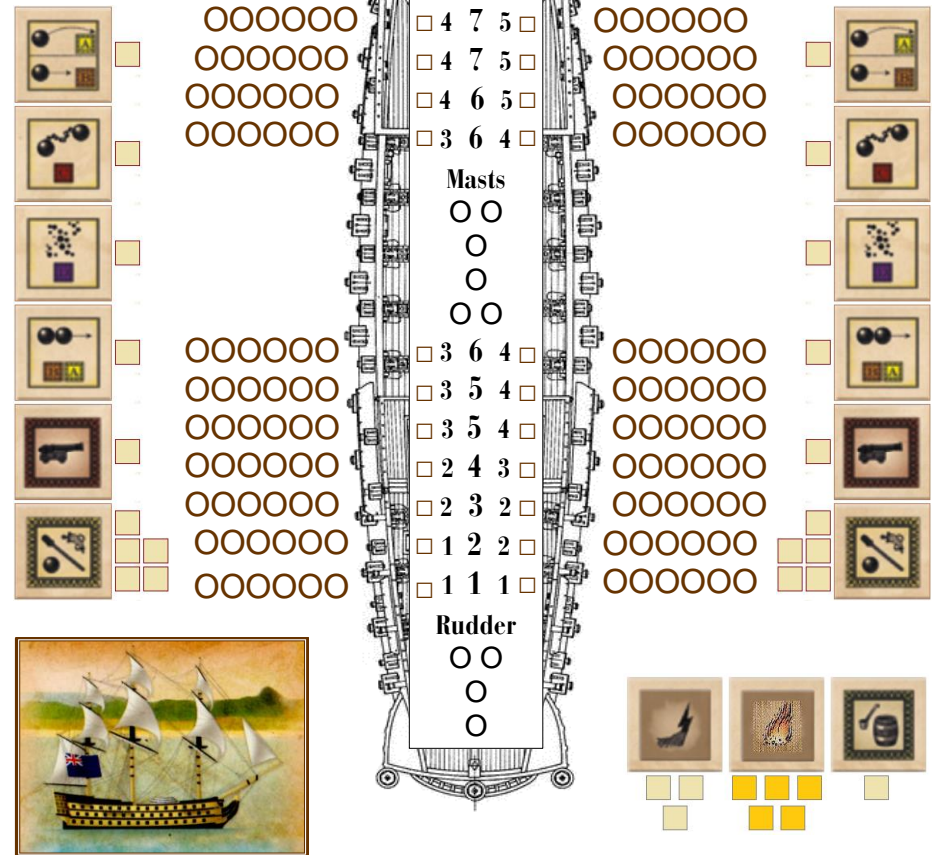

Royal Sovereign

1786

6 H 4 0

1st Rate 100 gun SOL -
Royal Sovereign Class

32 pdrs, 24 pdrs, and 12 pdrs
850 Crew

	4	4	4	4	4	4	3	3	3	3	2	2	2	1	1	1
	4	4	4	4	3	3	3	3	2	2	2	2	2	2	2	1

Crew Experience

Gunnery: _____

Sailors: _____

Supplies

Hull	Mast	Rudder	Water